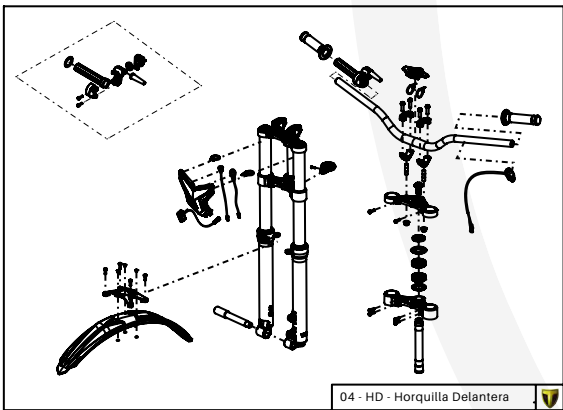

Despiece TRRS ONE 125cc - 2018

D

C

B

A