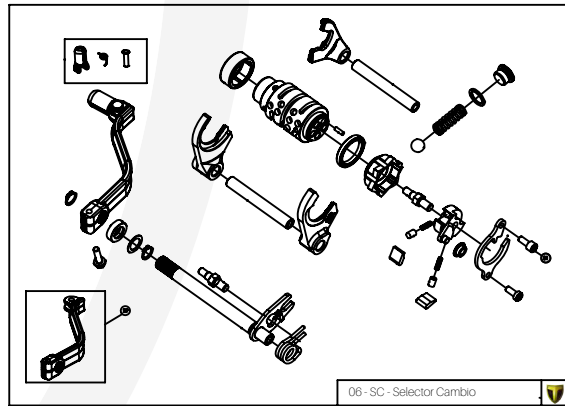

Despiece TRRS ONE 125cc - 2018

D

C

B

A