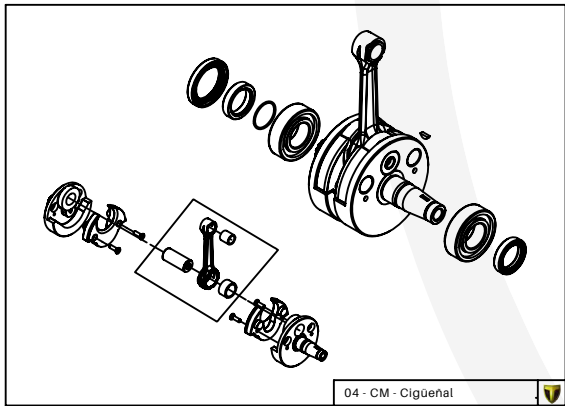

Despiece TRRS ONE 125cc - 2018

D

C

B

A