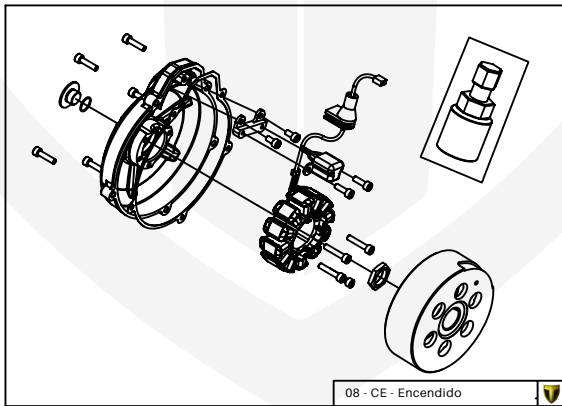

Despiece TRRS ONE 125cc - 2018

D

C

B

A