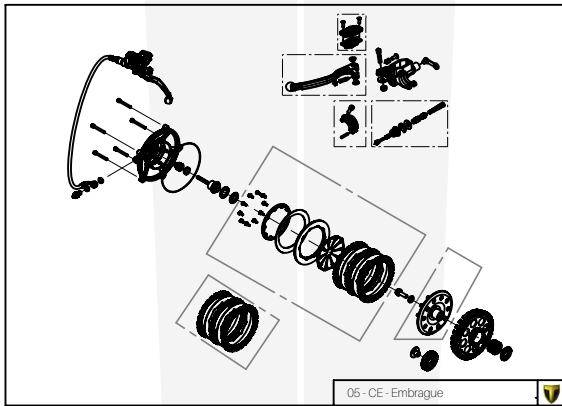

Despiece TRRS ONE 125cc - 2018

D

C

B

A