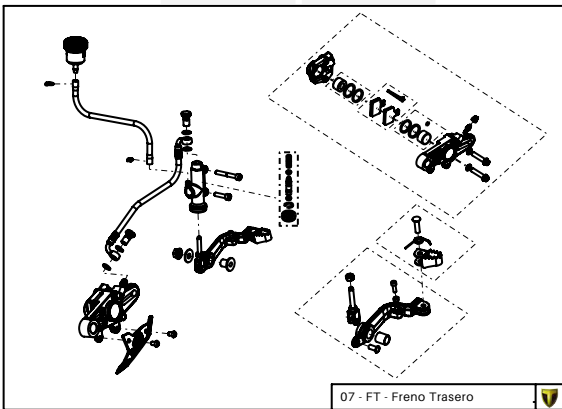

Despiece TRRS ONE 125cc - 2018

D

C

B

A