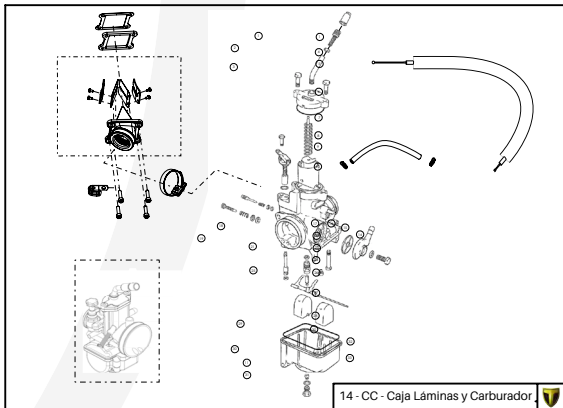

Despiece TRRS ONE 125cc - 2018

D

C

B

A