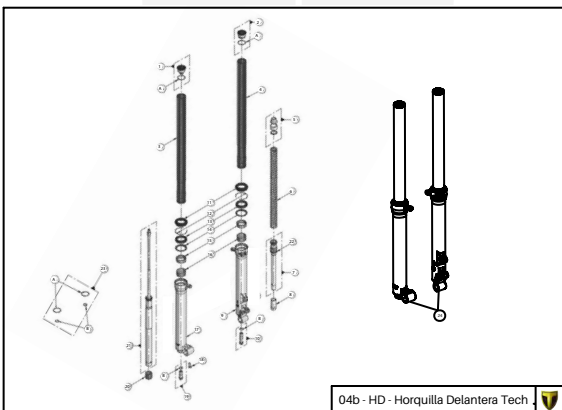

Despiece TRRS ONE 125cc - 2018

D

C

B

A